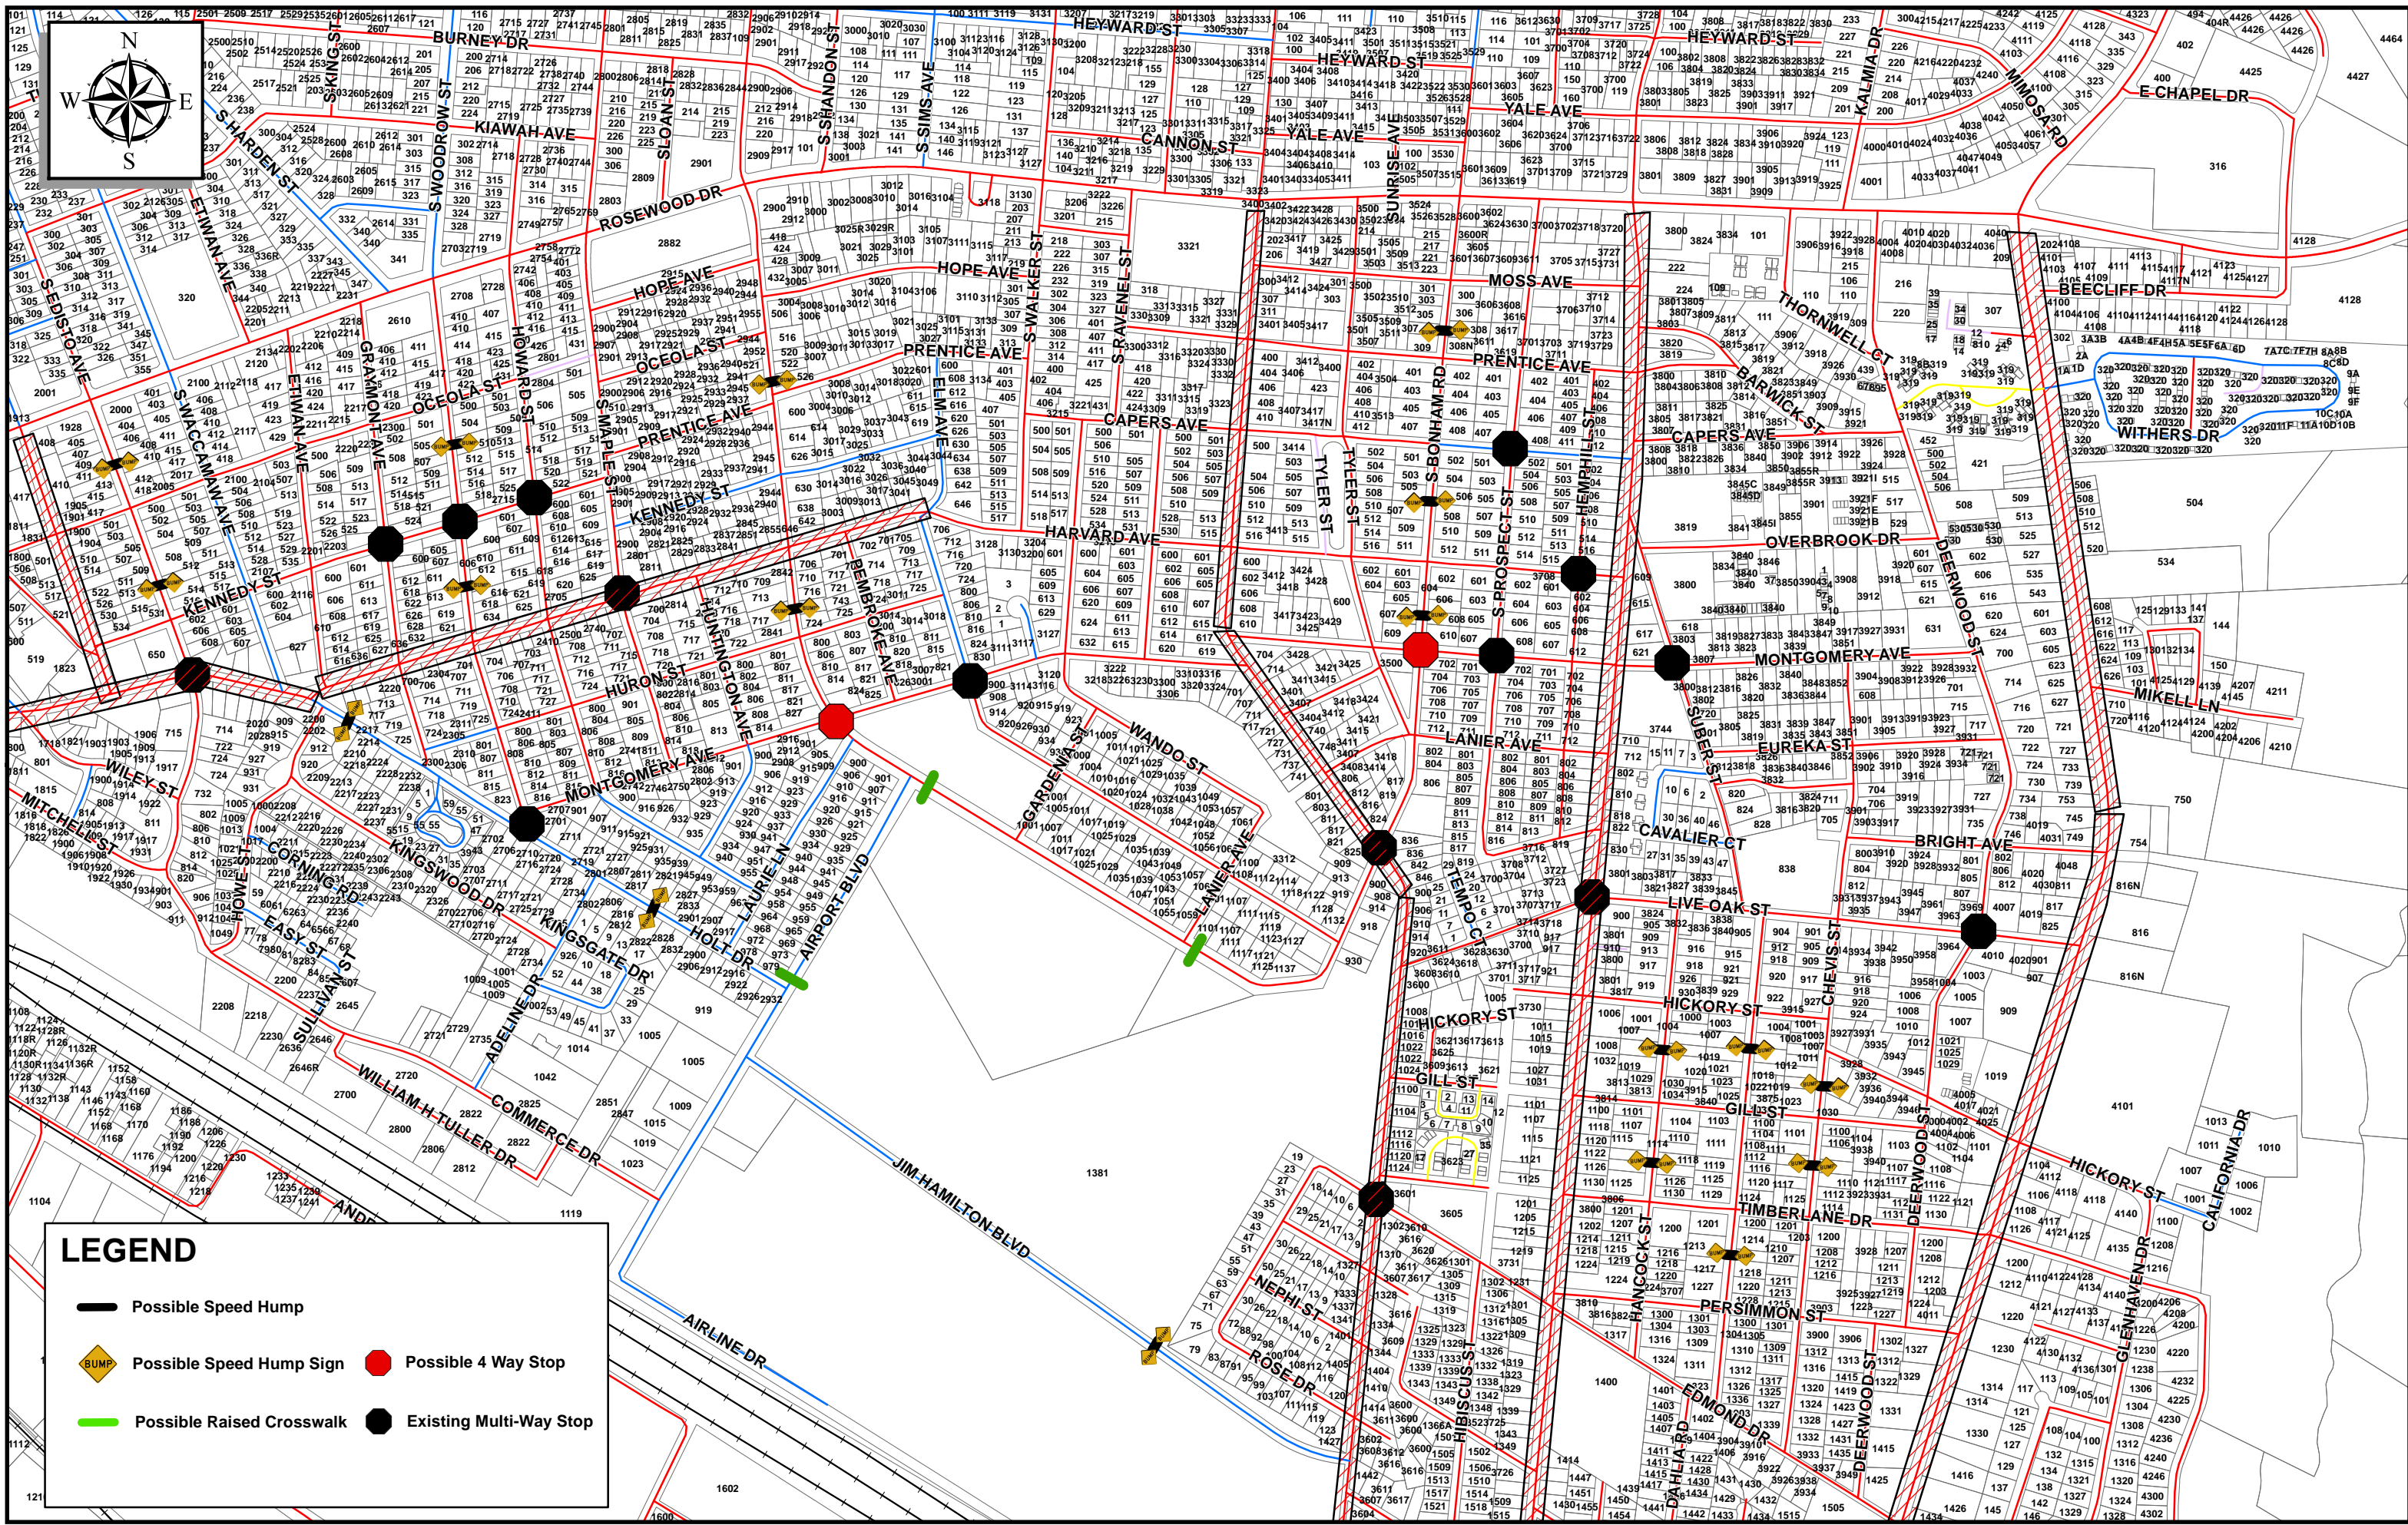

Rosewood Area Possible Speed Hump Locations

LEGEND

-  Possible Speed Hump
-  Possible Speed Hump Sign
-  Possible 4 Way Stop
-  Possible Raised Crosswalk
-  Existing Multi-Way Stop